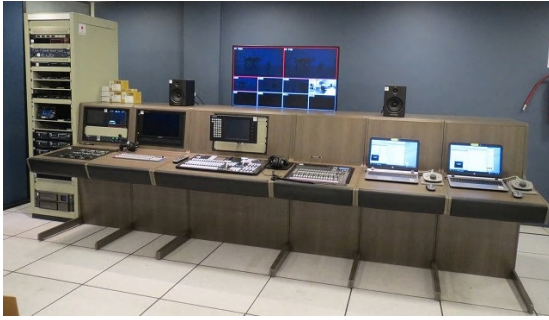

A HD Video Production Studio System