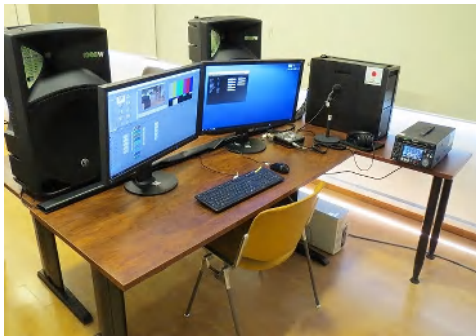

C HD Video Editing System