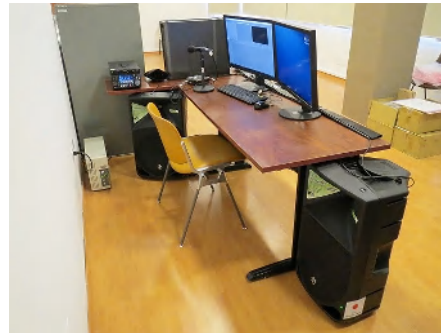

C HD Video Editing System